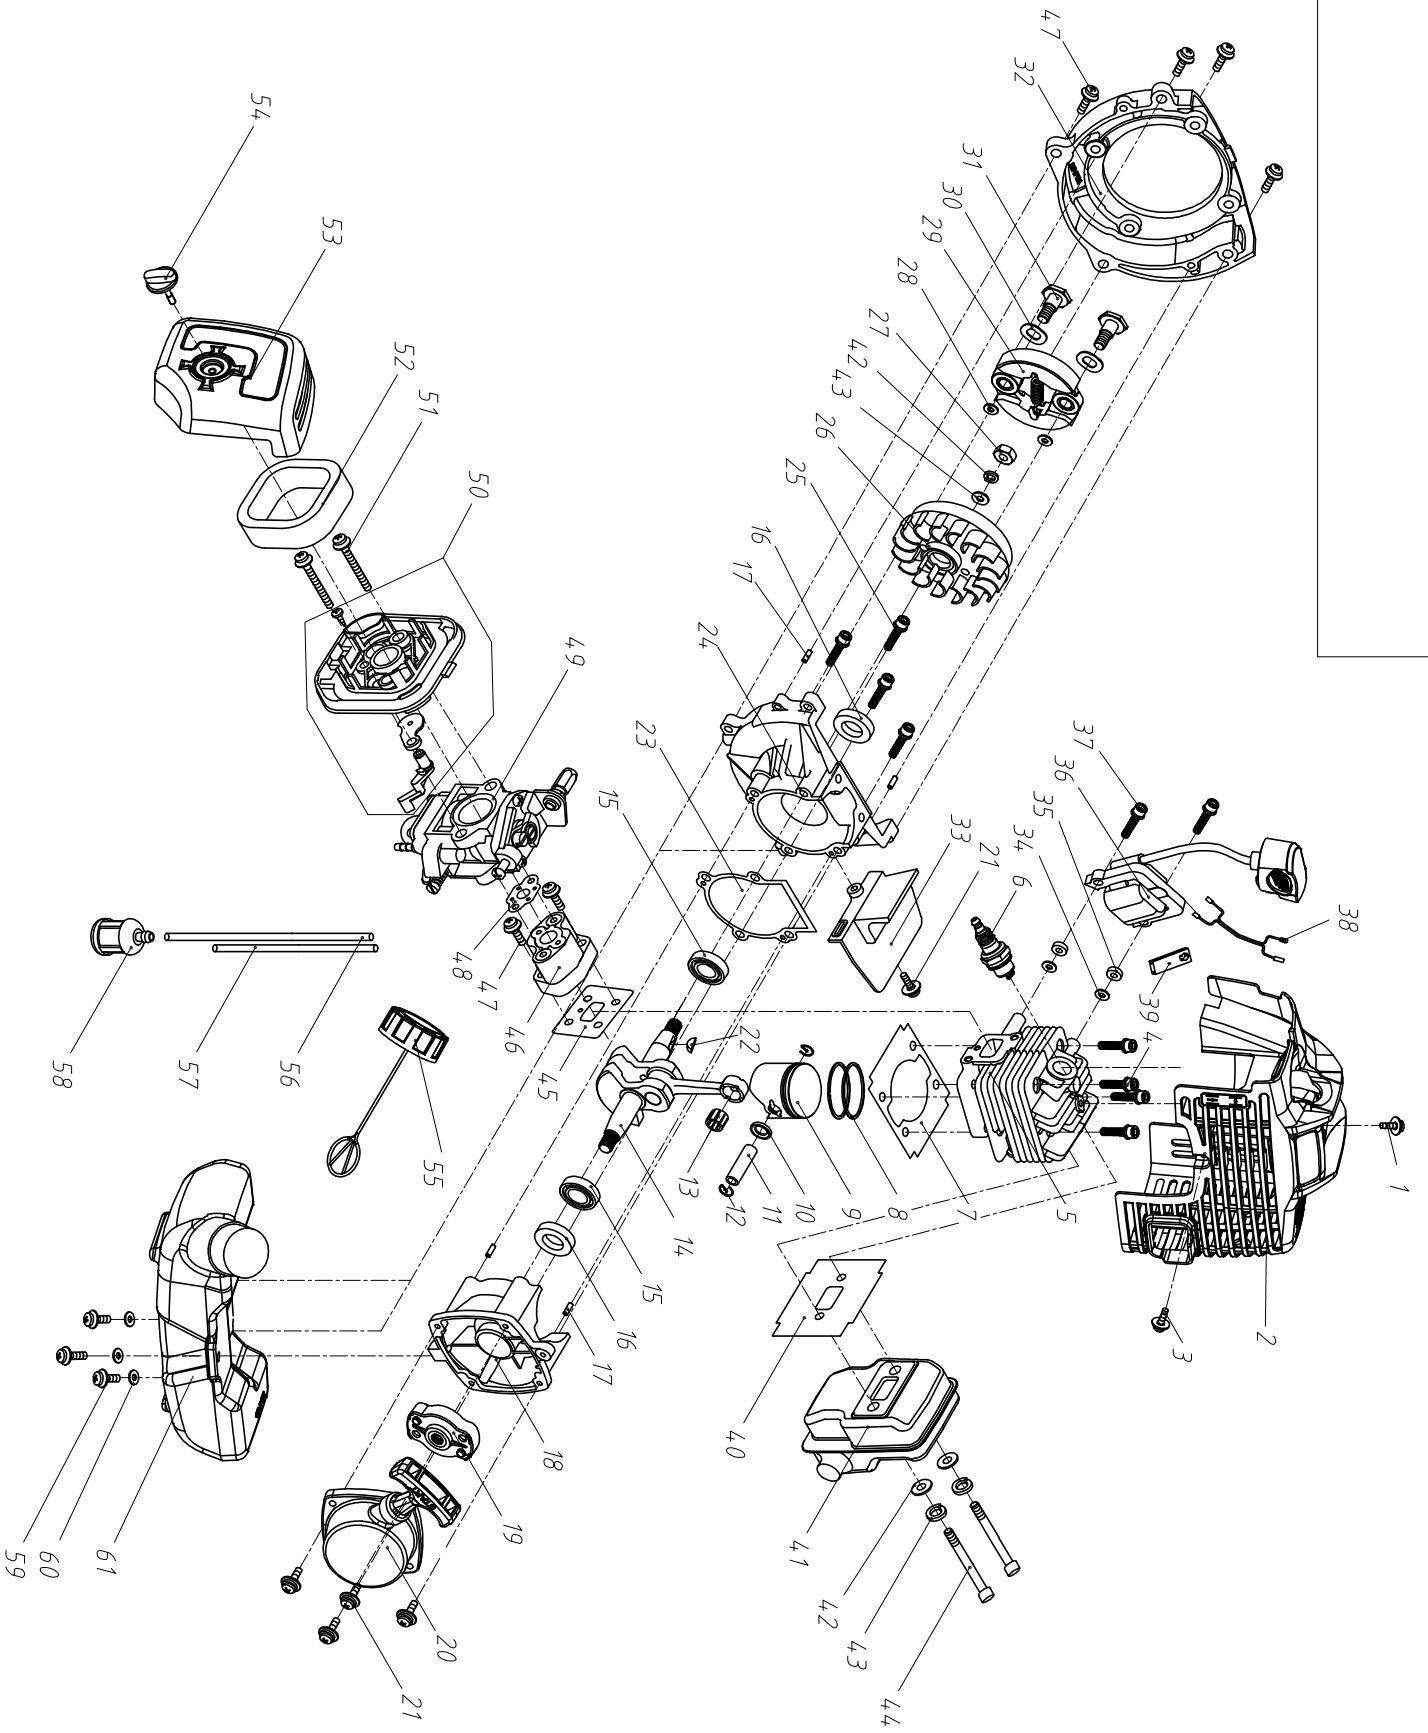

Spare parts list for RPB260 transmission			
Pos no	Reference no	Description	Dosage
2-1	61270030004	GEAR CASE ASS'Y	1
2-2	03120020002	Stop Ring 26	1
2-3	03120010001	Stop Ring 10	1
2-4	03090010015	Bearing 6000-2RS/P5	2
2-5	02020090063	Pinion	1
2-6	03020030014	Screw M5x25	1
2-7	03020030021	Bolt M6x12	2
2-8	70070010008	Gear Case	1
2-9	02020160080	Safety Guard	1
2-10	03020020018	Screw M5x12	3
2-11	03090010013	Bearing 6000/P5	1
2-12	02020090012	Gear	1
2-13	02020090029	Gear Shaft	1
2-14	03090010014	Bearing 6002-2RS/P5	1
2-15	03120020001	Stop Ring 32	1
2-16	02020100020	Holder A	1
2-17	02020100012	Holder B	1
2-18	03040050014	Washer 10	1
2-19	03030010008	Left Nut M10x1.25	1
2-20	03060020004	Pin 2x16	2
2-21	61270020010	CLUTCH COMP.	1
2-22	02020050040	CLUTCH DRUM COMP.	1
2-23	03120020004	Stop Ring 35	1
2-24	03090010012	Bering 6202-2RS/P5	1
2-25	03120010005	Stop Ring 15	1
2-26	70070060032	Clutch Case	1
2-27	02080020104	Rubber Cover	1
2-28	03010010058	Screw M5x25	8
2-29	70070080038	Clamp B	1
2-30	70070080039	Clamp A	1
2-31	03010010060	Screw M6x20	4
2-32	70030180133	Harness Clamp	1
2-33	70030160007	Clamp	1
2-34	03040030002	Washer 5	1
2-35	03010060053	Screw M5x20	1
2-36	02010010091	Pipe(26*1.5*1500)	1
2-37	02020060006	Drive Shaft (1534mm)	1
2-38	02040010003	Oil-Bearing (8*14*14)	6
2-39	02080020006	Rubber Cover	6
2-40	70080080010	lever ass'y	1
2-41	03010040037	SCREW ST2.9x10	1
2-42	70030070003	BUTTON	1
2-43	02020110044	SPRING	1

2-90	03040050047	washer 10	1
2-91	03060030005	pin	1
2-92	70030180089	bolt	1
2-93	03010010025	bolt(M6x35)	1
2-94	03040020016	Washer 6	1
2-95	03050010013	Washer 6	1
2-96	02020060036	shaft	1
2-97	02010010072	pipe	1
2-98	03020020053	Screw M5X12	1
2-99	03010040074	Screw ST4.2x20	1